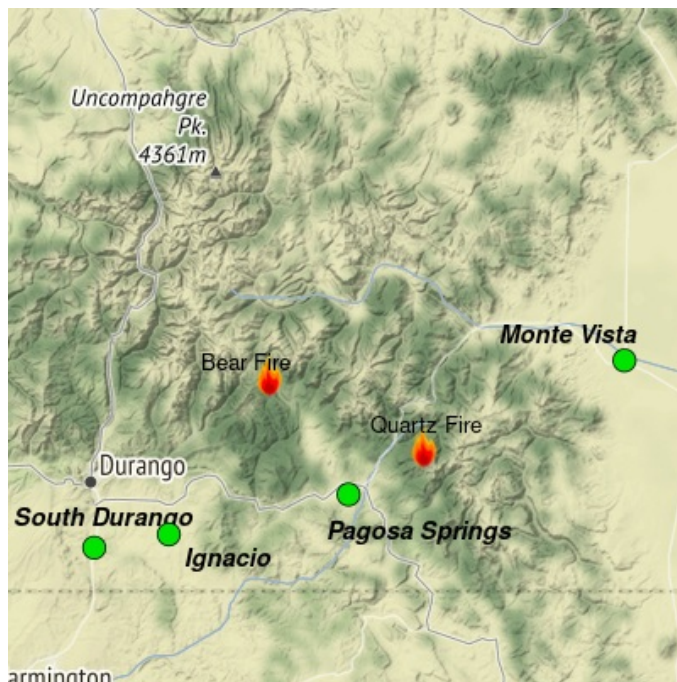

Smoke Outlook

Southwest Colorado Quartz Ridge / Bear Creek Fires

8/14 - 8/15

Issued by [Wildland Fire Air Quality Response Program](#) on August 14, 2023 at 06:39 AM MDT

Fire

Rain across SW Colorado has dampened fire behavior and smoke activity. Today's fire behavior should be similar to yesterday, with minimal growth and not much smoke production. For more information on the Quartz Ridge and Bear Creek fires, visit their Inciweb pages at: [Bear Creek Fire](#) || [Quartz Ridge Fire](#)

Smoke

GOOD air quality is expected across the area today due to recent rains that have led to less active fires and limited smoke production. There is potential for downcanyon winds to bring light smoke from the Quartz Fire into Pagosa Springs overnight, but any smoke would likely lift and disperse by late morning. The weather forecast predicts more rain showers today and tomorrow, which will continue to provide GOOD air quality in the near term and relief from smoke in the area.